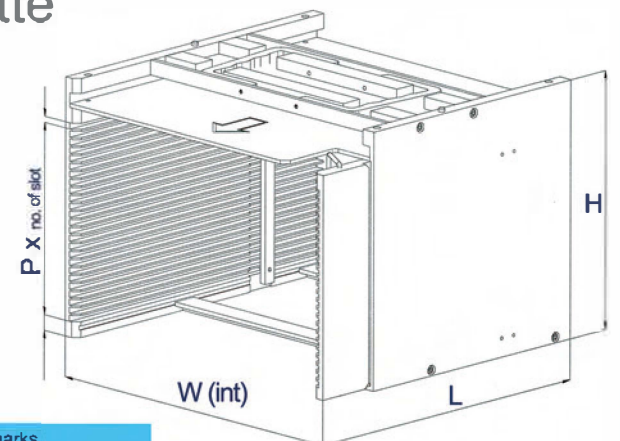

8 Inches Wafer Frame Cassette (Rotating Spring Stopper)

Dou Yee P/N	L	W	H	P x no. of slot	Remarks
DY-WFC-001M	276	279.2	205.6	6.35 x 24 slots	for 8" wafer frame (DY-WFR-001)
DY-WFC-001P	283.48	277.92	155.25	4.75 x 24 slots	
DY-WFC-007B	274.1	268.7	142.8	4.75 x 24 slots	for 8" wafer frame (DY-WFR-007B)
DY-WFC-007BM	276	270.7	205.6	6.35 x 24 slots	for 8" wafer frame (DY-WFR-007B)
DY-WFC-001M-5Levels	276	279.2	78.6	6.35 x 4 slots	for 8" wafer frame (DY-WFR-001)
DY-WFC-001M-13Levels	276	279.2	130	6.35 x 12 slots	
DY-WFC-001-PER	283.46	277.98	155.27	10 x 24 slots