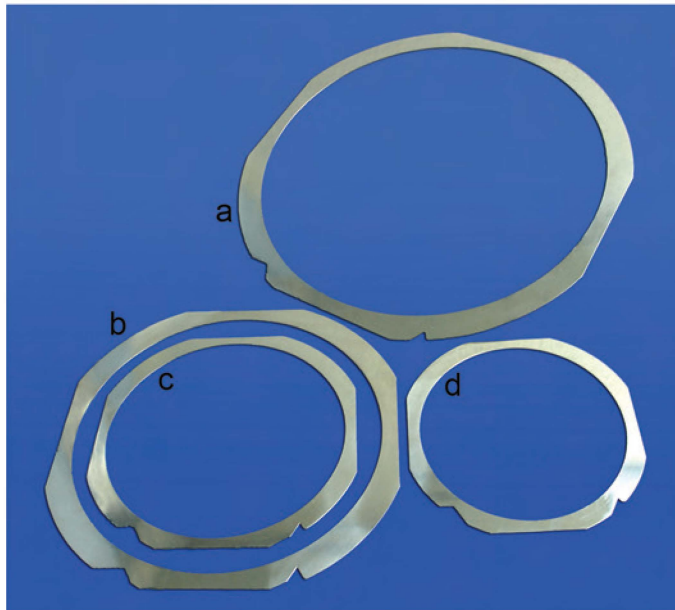

Wafer Frames & Carriers • Lead Frame
Magazines • IC Tubes & Trays

Lead Frame Magazines

Standard Magazines

Over the years we have accumulated hundreds of open toolings in our standard magazine inventory for our customers to take advantage of. Lead frame magazines can be custom-designed to suit special requirements and are offered in a variety of colors.

Perforated Magazines

Perforated or Slotted magazines are designed mainly for Plasma and other cleaning purposes. Perforated magazines can come in different lengths to suit requirements and they are offered in a variety of colors. They can also be customized as per customer requirements.

Wafer Frames

a - 12" Wafer Frame
 b - 8" Wafer Frame
 c - 6" Wafer Frame
 d - 5" Wafer Frame

Our Wafer Frames are manufactured using the latest state-of-the-art technology. Strict in-process control is maintained throughout the manufacturing stages and there is minimal handling, further ensuring consistency in the quality of our wafer frames.

Industrial Standards	Dou Yee Part Number	Wafer Size (in)	Frame Square Blocking (mm)	Frame ID (mm)	Frame Thickness (mm)
DISCO					
2-12-1	DY-WFR-041	12"	380	350	1.5
2-8-1	DY-WFR-001	8"	275.2	250	1.2
2-8-1	DY-WFR-001A	8"	276	250	1.2
2-6-1	DY-WFR-003	6"	212	194	1.2
K&S					
350-104	DY-WFR-007B	8"	266.7	242.4	1.5
350-103	DY-WFR-008	6"	216	192.6	1.2
350-102	DY-WFR-010	5"	184.15	165.1	1.2
TSK	DY-WFR-016	8"	276	255	1.2