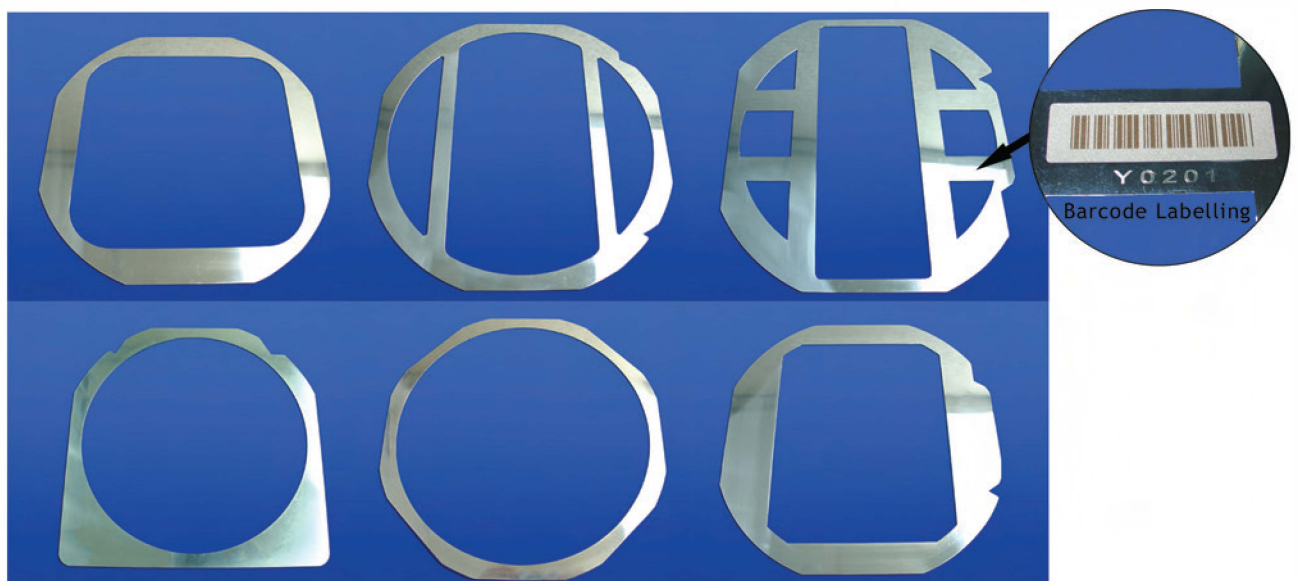

Customize Wafer Frames

We also provide custom designs and manufacturing services specially tailored to your specifications and needs.