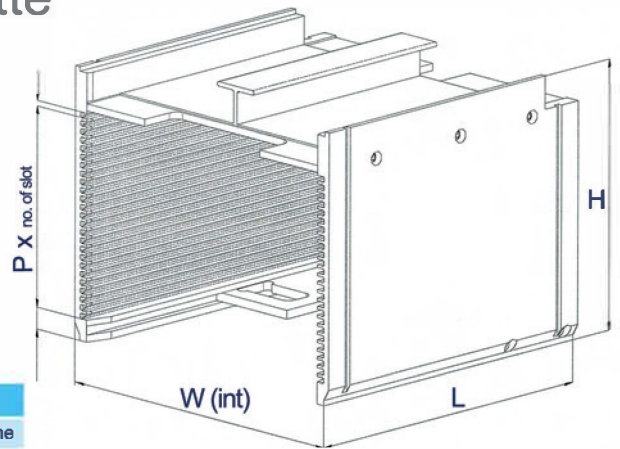

Wafer Frames

a - 12" Wafer Frame
 b - 8" Wafer Frame
 c - 6" Wafer Frame
 d - 5" Wafer Frame

Our Wafer Frames are manufactured using the latest state-of-the-art technology. Strict in-process control is maintained throughout the manufacturing stages and there is minimal handling, further ensuring consistency in the quality of our wafer frames.

Industrial Standards	Dou Yee Part Number	Wafer Size (in)	Frame Square Blocking (mm)	Frame ID (mm)	Frame Thickness (mm)
DISCO					
2-12-1	DY-WFR-041	12"	380	350	1.5
2-8-1	DY-WFR-001	8"	275.2	250	1.2
2-8-1	DY-WFR-001A	8"	276	250	1.2
2-6-1	DY-WFR-003	6"	212	194	1.2
K&S					
350-104	DY-WFR-007B	8"	266.7	242.4	1.5
350-103	DY-WFR-008	6"	216	192.6	1.2
350-102	DY-WFR-010	5"	184.15	165.1	1.2
TSK	DY-WFR-016	8"	276	255	1.2

Customize Wafer Frames

We also provide custom designs and manufacturing services specially tailored to your specifications and needs.

5 Inches Wafer Frame Cassette

Dou Yee P/N	L	W	H	P x no. of slot	Remarks
DY-WFC-010	191.6	186.1	155.27	4.75 x 24 slots	for 5" wafer frame
DY-WFC-010-12Levels	191.6	186.1	155.27	9.50 x 11 slots	