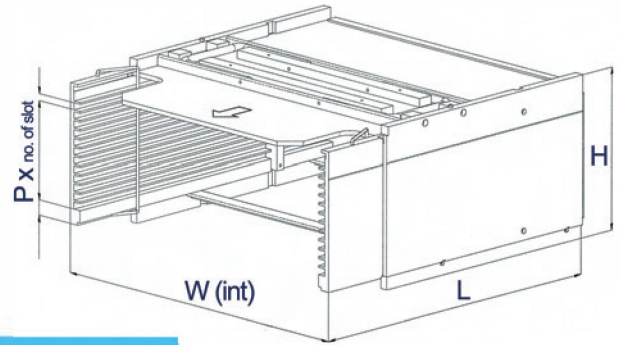

12 Inches Standard Wafer Frame Cassette

Dou Yee P/N	L	W	H	P x no. of slot	Remarks
DY-WFC-041	387.5	382.9	182	10 x 12 slots	for 12" wafer frame (DY-WFR-041)