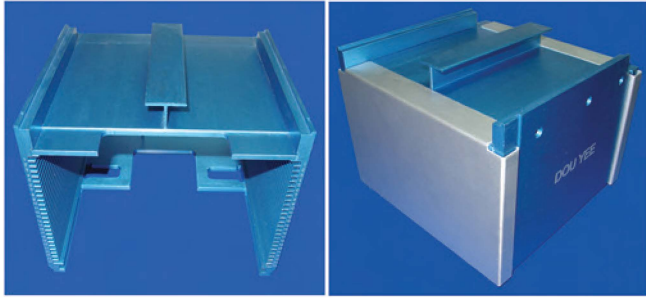

Wafer Frames

a - 12" Wafer Frame
 b - 8" Wafer Frame
 c - 6" Wafer Frame
 d - 5" Wafer Frame

Our Wafer Frames are manufactured using the latest state-of-the-art technology. Strict in-process control is maintained throughout the manufacturing stages and there is minimal handling, further ensuring consistency in the quality of our wafer frames.

Customize Wafer Frames

We also provide custom designs and manufacturing services specially tailored to your specifications and needs.

5 Inches Wafer Frame Cassette

Dou Yee P/N	L	W	H	P x no. of slot	Remarks
DY-WFC-010	191.6	186.1	155.27	4.75 x 24 slots	for 5" wafer frame
DY-WFC-010-12Levels	191.6	186.1	155.27	9.50 x 11 slots	