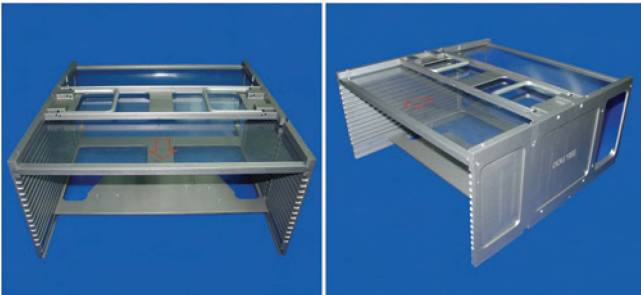

12 Inches Light Weight Wafer Frame Cassette

13 Level Type (Automatic Sliding Stopper)

Dou Yee P/N	L	W	H	P x no. of slot	Remarks
DY-WFC-043	389	383	187	10 x 12 slots	for 12" wafer frame (DY-WFR-041)

25 Level Type (Automatic Sliding Stopper)