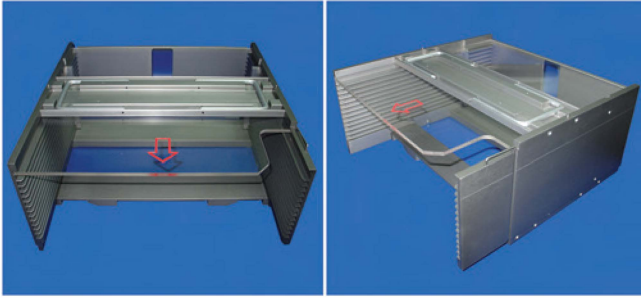

12 Inches Standard Wafer Frame Cassette

Dou Yee P/N	L	W	H	P x no. of slot	Remarks
DY-WFC-041	387.5	382.9	182	10 x 12 slots	for 12" wafer frame (DY-WFR-041)