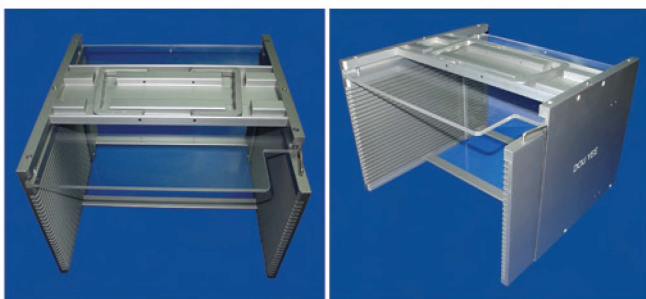

8 Inches Wafer Frame Cassette (Rotating Spring Stopper)

Dou Yee P/N	L	W	H	P x no. of slot	Remarks
DY-WFC-001M	276	279.2	205.6	6.35 x 24 slots	for 8" wafer frame (DY-WFR-001)
DY-WFC-001P	283.48	277.92	155.25	4.75 x 24 slots	
DY-WFC-007B	274.1	268.7	142.8	4.75 x 24 slots	for 8" wafer frame (DY-WFR-007B)
DY-WFC-007BM	276	270.7	205.6	6.35 x 24 slots	for 8" wafer frame (DY-WFR-007B)
DY-WFC-001M-5Levels	276	279.2	78.6	6.35 x 4 slots	for 8" wafer frame (DY-WFR-001)
DY-WFC-001M-13Levels	276	279.2	130	6.35 x 12 slots	
DY-WFC-001-PER	283.46	277.98	155.27	10 x 24 slots