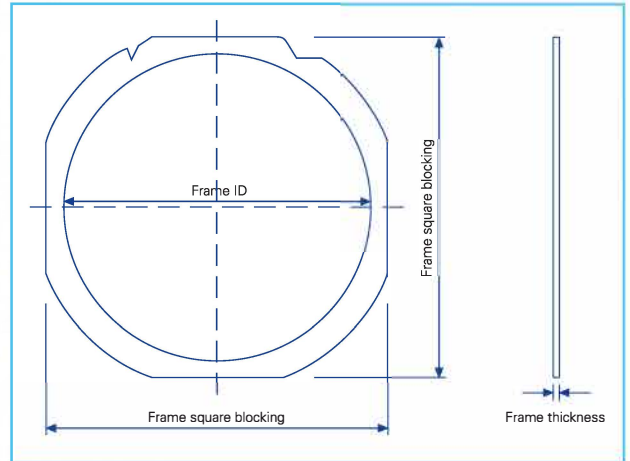

Wafer Frames

a - 12" Wafer Frame
 b - 8" Wafer Frame
 c - 6" Wafer Frame
 d - 5" Wafer Frame

Our Wafer Frames are manufactured using the latest state-of-the-art technology. Strict in-process control is maintained throughout the manufacturing stages and there is minimal handling, further ensuring consistency in the quality of our wafer frames.

Industrial Standards	Dou Yee Part Number	Wafer Size (in)	Frame Square Blocking (mm)	Frame ID (mm)	Frame Thickness (mm)
DISCO					
2-12-1	DY-WFR-041	12"	380	350	1.5
2-8-1	DY-WFR-001	8"	275.2	250	1.2
2-8-1	DY-WFR-001A	8"	276	250	1.2
2-6-1	DY-WFR-003	6"	212	194	1.2
K&S					
350-104	DY-WFR-007B	8"	266.7	242.4	1.5
350-103	DY-WFR-008	6"	216	192.6	1.2
350-102	DY-WFR-010	5"	184.15	165.1	1.2
TSK	DY-WFR-016	8"	276	255	1.2