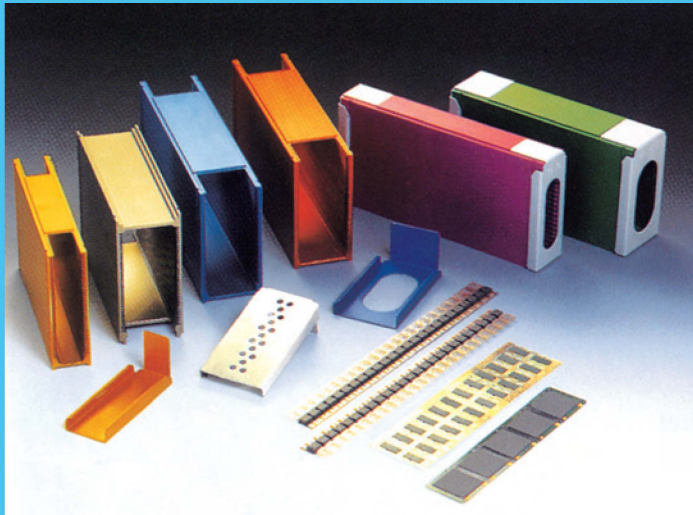

Wafer Frames & Carriers • Lead Frame
Magazines • IC Tubes & Trays

Lead Frame Magazines

Standard Magazines

Over the years we have accumulated hundreds of open toolings in our standard magazine inventory for our customers to take advantage of. Lead frame magazines can be custom-designed to suit special requirements and are offered in a variety of colors.

Perforated Magazines

Perforated or Slotted magazines are designed mainly for Plasma and other cleaning purposes. Perforated magazines can come in different lengths to suit requirements and they are offered in a variety of colors. They can also be customized as per customer requirements.

Wafer Frames

a - 12" Wafer Frame
 b - 8" Wafer Frame
 c - 6" Wafer Frame
 d - 5" Wafer Frame

Our Wafer Frames are manufactured using the latest state-of-the-art technology. Strict in-process control is maintained throughout the manufacturing stages and there is minimal handling, further ensuring consistency in the quality of our wafer frames.