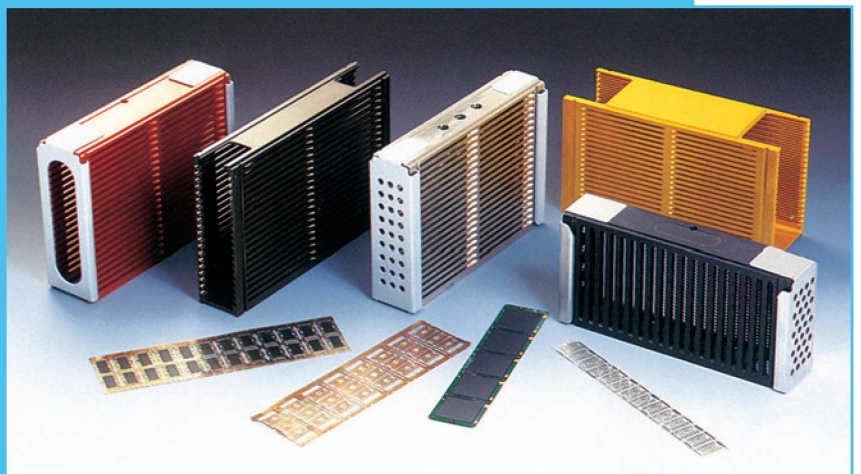

Wafer Frames & Carriers • Lead Frame
Magazines • IC Tubes & Trays

Lead Frame Magazines

Standard Magazines

Over the years we have accumulated hundreds of open toolings in our standard magazine inventory for our customers to take advantage of. Lead frame magazines can be custom-designed to suit special requirements and are offered in a variety of colors.

Perforated Magazines

Perforated or Slotted magazines are designed mainly for Plasma and other cleaning purposes. Perforated magazines can come in different lengths to suit requirements and they are offered in a variety of colors. They can also be customized as per customer requirements.

Wafer Frames

a - 12" Wafer Frame
 b - 8" Wafer Frame
 c - 6" Wafer Frame
 d - 5" Wafer Frame

Our Wafer Frames are manufactured using the latest state-of-the-art technology. Strict in-process control is maintained throughout the manufacturing stages and there is minimal handling, further ensuring consistency in the quality of our wafer frames.