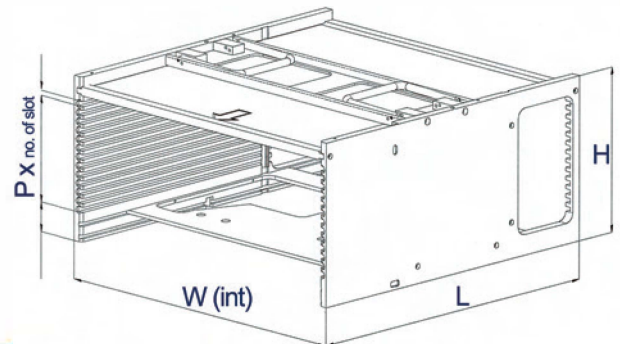

8 Inches Wafer Frame Cassette (Rotating Spring Stopper)

Dou Yee P/N	L	W	H	P x no. of slot	Remarks
DY-WFC-001M	276	279.2	205.6	6.35 x 24 slots	for 8" wafer frame (DY-WFR-001)
DY-WFC-001P	283.48	277.92	155.25	4.75 x 24 slots	
DY-WFC-007B	274.1	268.7	142.8	4.75 x 24 slots	for 8" wafer frame (DY-WFR-007B)
DY-WFC-007BM	276	270.7	205.6	6.35 x 24 slots	for 8" wafer frame (DY-WFR-007B)
DY-WFC-001M-5Levels	276	279.2	78.6	6.35 x 4 slots	for 8" wafer frame (DY-WFR-001)
DY-WFC-001M-13Levels	276	279.2	130	6.35 x 12 slots	
DY-WFC-001-PER	283.46	277.98	155.27	10 x 24 slots	

12 Inches Standard Wafer Frame Cassette

Dou Yee P/N	L	W	H	P x no. of slot	Remarks
DY-WFC-041	387.5	382.9	182	10 x 12 slots	for 12" wafer frame (DY-WFR-041)

12 Inches Light Weight Wafer Frame Cassette

13 Level Type (Automatic Sliding Stopper)