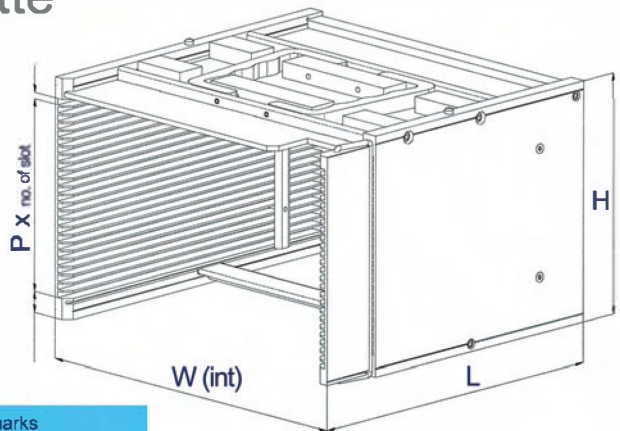

Customize Wafer Frames

We also provide custom designs and manufacturing services specially tailored to your specifications and needs.

5 Inches Wafer Frame Cassette

Dou Yee P/N	L	W	H	P x no. of slot	Remarks
DY-WFC-010	191.6	186.1	155.27	4.75 x 24 slots	for 5" wafer frame
DY-WFC-010-12Levels	191.6	186.1	155.27	9.50 x 11 slots	

6 Inches Wafer Frame Cassette (Rotating Spring Stopper)

Dou Yee P/N	L	W	H	P x no. of slot	Remarks
DY-WFC-003	206	216	143	4.75 x 24 slots	for 6" wafer frame (DY-WFR-003)
DY-WFC-008M	217	220.1	205.6	6.35 x 24 slots	for 6" wafer frame (DY-WFR-008)
DY-WFC-003-PER	219.4	214	155.27	4.75 x 24 slots	for 6" wafer frame (DY-WFR-003)