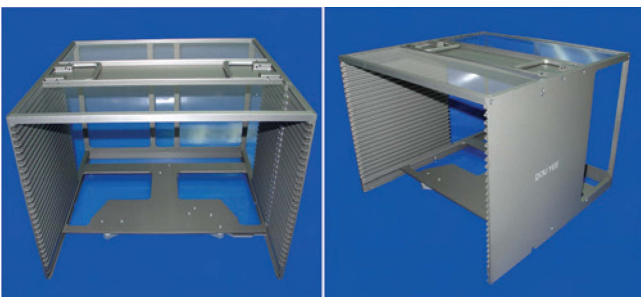

Dou Yee P/N	L	W	H	P x no. of slot	Remarks
DY-WFC-045	389	383	240	10 x 24 slots	for 12" wafer frame (DY-WFR-041)