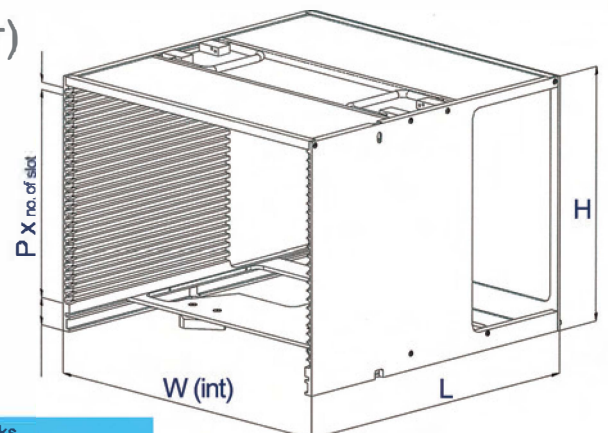

Dou Yee P/N	L	W	H	P x no. of slot	Remarks
DY-WFC-045	389	383	240	10 x 24 slots	for 12" wafer frame (DY-WFR-041)